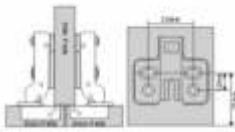

Hinges

Maxi A
Full Overlay

Maxi B
Half Overlay

Maxi C
Flush

	A	B	E	F
HxO	16	17	18	19
HxD	14	15	16	17

	J	K	L	M	N
HxO	7	8	9	10	11
HxD	5	6	7	8	9

	X	Y	Z	W
HxO	2.5	1.5	0.5	0.5

Maxi 90°

Maxi 135°

Maxi 45°

Maxi 30°

	F			
H	40	50		
B				
2				
4				
	H		D	

	“标准型” 30mm	“加厚型” 37mm
H	29mm	37mm
B	37mm	37mm

	H			
H	40	50	60	70
B				
2				
4				
	H		D	

	H			
H	42	50	60	70
B				
2				
4				
	H		D	

Canopy Hinge

Steel Butt Hinges
25mm, 32mm, 40mm,
50mm, 60mm, 75mm, 100mm

Sinkless Hinges
50mm, 75mm, 100mm

Brass Butt Hinge
Light duty
25mm, 32mm, 40mm,
50mm, 60mm, 75mm, 100mm

Ball bearing
Butt Hinges (DSW)
100mm

Double Action Swing Hinge
125mm, 200mm