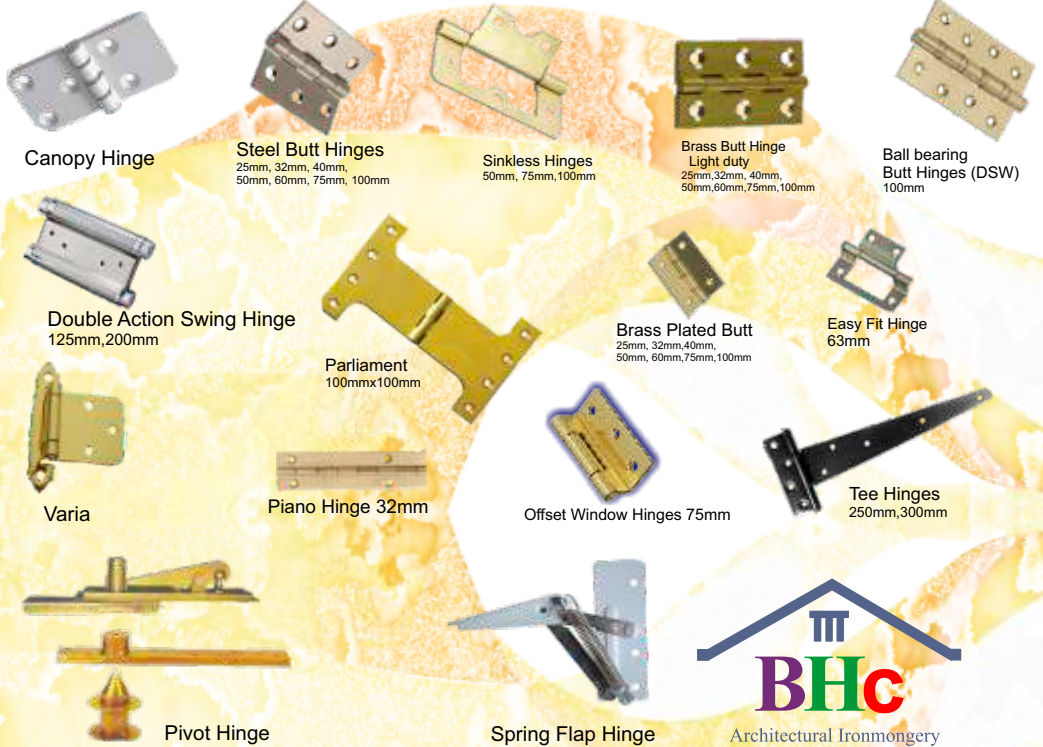

Maxi 135°

Maxi 45°

Maxi 30°

	F			
H	40	50		
B				
2				
4				
	H		D	

	“标准型” 30mm	“加厚型” 37mm
H	29mm	37mm
B	37mm	37mm

	H			
H	40	50	60	70
B				
2				
4				
	H		D	

	H			
H	42	50	60	70
B				
2				
4				
	H		D	

Canopy Hinge

Steel Butt Hinges
25mm, 32mm, 40mm,
50mm, 60mm, 75mm, 100mm

Sinkless Hinges
50mm, 75mm, 100mm

Brass Butt Hinge
Light duty
25mm, 32mm, 40mm,
50mm, 60mm, 75mm, 100mm

Ball bearing
Butt Hinges (DSW)
100mm

Double Action Swing Hinge
125mm, 200mm

Parliament
100mmx100mm

Brass Plated Butt
25mm, 32mm, 40mm,
50mm, 60mm, 75mm, 100mm

Easy Fit Hinge
63mm

Varia

Piano Hinge 32mm

Offset Window Hinges 75mm

Tee Hinges
250mm, 300mm

Pivot Hinge

Spring Flap Hinge

Architectural Ironmongery

Zimbabwe's Widest range